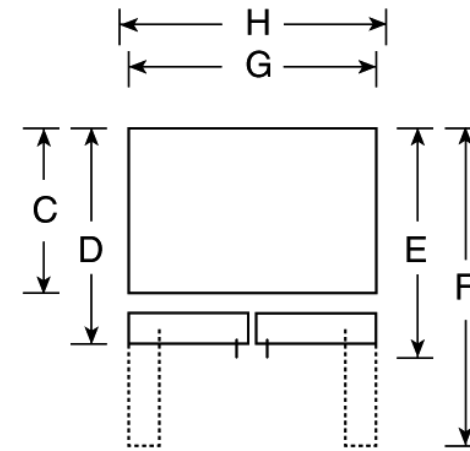

CFCP1NIZ

GE Café™ 20.9 Cu. Ft. Counter-Depth French Door Refrigerator

Dimensions and Installation Information (in inches)

| | | |
|--------------------|--|--------|
| Overall Dimensions | Height to top of hinge (in.) A | 69-5/8 |
| | Height to top of case (in.) B | 69 |
| | Case depth without door (in.) C | 23-7/8 |
| | Case depth less door handle (in.) D | 28-1/2 |
| | Case depth with door handle (in.) E | 31 |
| | Depth with fresh food door open 90° (in.) F | 43-1/2 |
| | Width (in.) G | 35-7/8 |
| Air Clearances | Width with door open 90° inc. door handle (in.) H | 44 |
| | Each side (in.) | 1/8 |
| | Top (in.) | 1 |
| | Back (in.) | 1/2 |

Dimensions (in inches)

Front View

Top View

Above illustration intended for dimensional reference only. Refer to photography for actual product appearance.

For answers to your Monogram,® GE Profile™ or GE® appliance questions, visit our website at geappliances.com or call GE Answer Center® service, 800.626.2000.